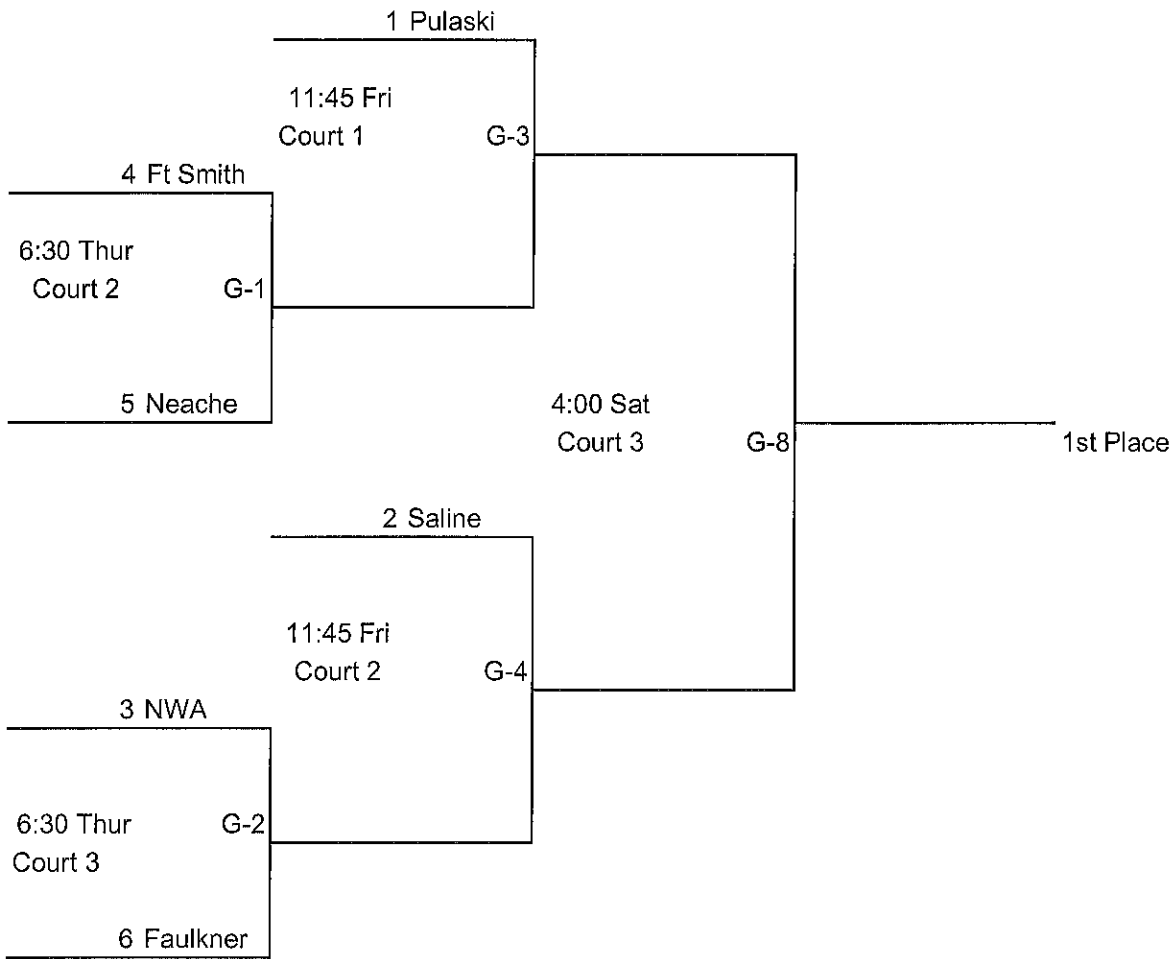

10U Girls

Neache

2:30 Thur
Court 2

G-1

Fort Smith

Fort Smith

1:00 Fri
Court 1

G-2

Consolation Bracket

16U Girls

18U GIRLS

Winners Bracket

Consolation Bracket

10U Boys

12U Boys

Winners Bracket

Consolation Bracket

14U BOYS

Winners Bracket

Consolation Bracket

16U BOYS

Winners Bracket

Consolation Bracket

18U BOYS

Winners Bracket

Consolation Bracket