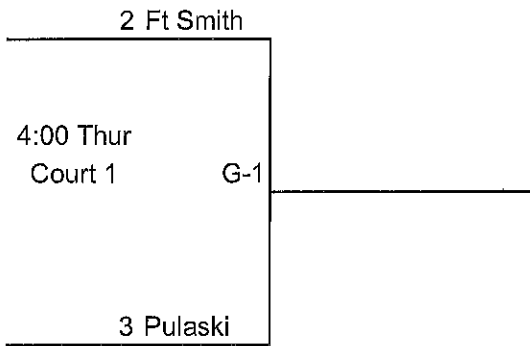

Neache

Neache

3:45 Fri
Court 2

G-3

Fort Smith

12U Girls

14U GIRLS

Winners Bracket

Consolation Bracket

16U Girls

18U GIRLS

Winners Bracket

Consolation Bracket

10U Boys

12U Boys

Winners Bracket

Consolation Bracket

14U BOYS

Winners Bracket

Consolation Bracket

16U BOYS

Winners Bracket

Consolation Bracket

18U BOYS