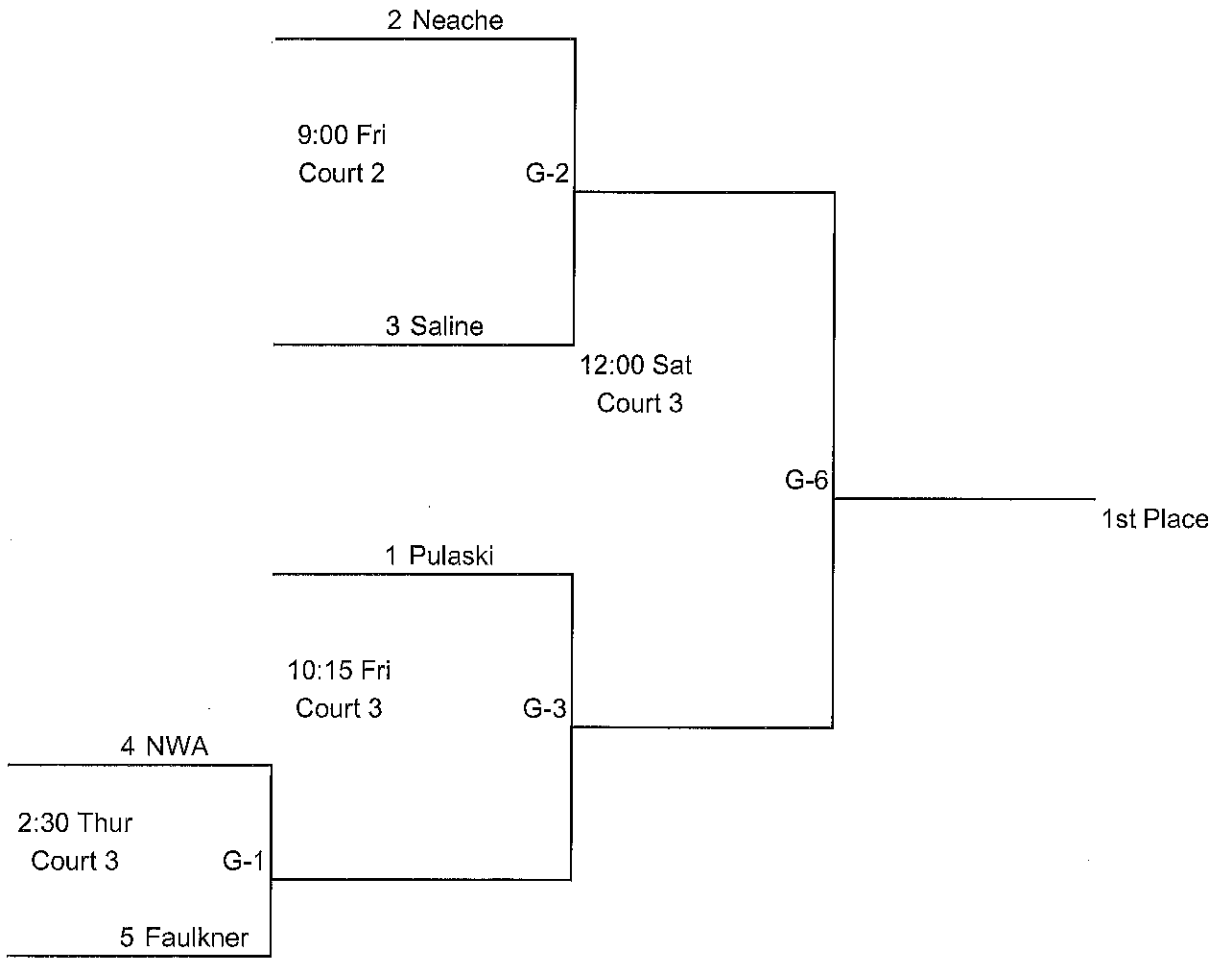

10U Girls

Neache

2:30 Thur
Court 2

G-1

Fort Smith

Fort Smith

1:00 Fri
Court 1

G-2

Neache

Neache

3:45 Fri
Court 2

G-3

Fort Smith

12U Girls

14U GIRLS

Winners Bracket

Consolation Bracket

16U Girls

18U GIRLS

Winners Bracket

Consolation Bracket

10U Boys

12U Boys

Winners Bracket