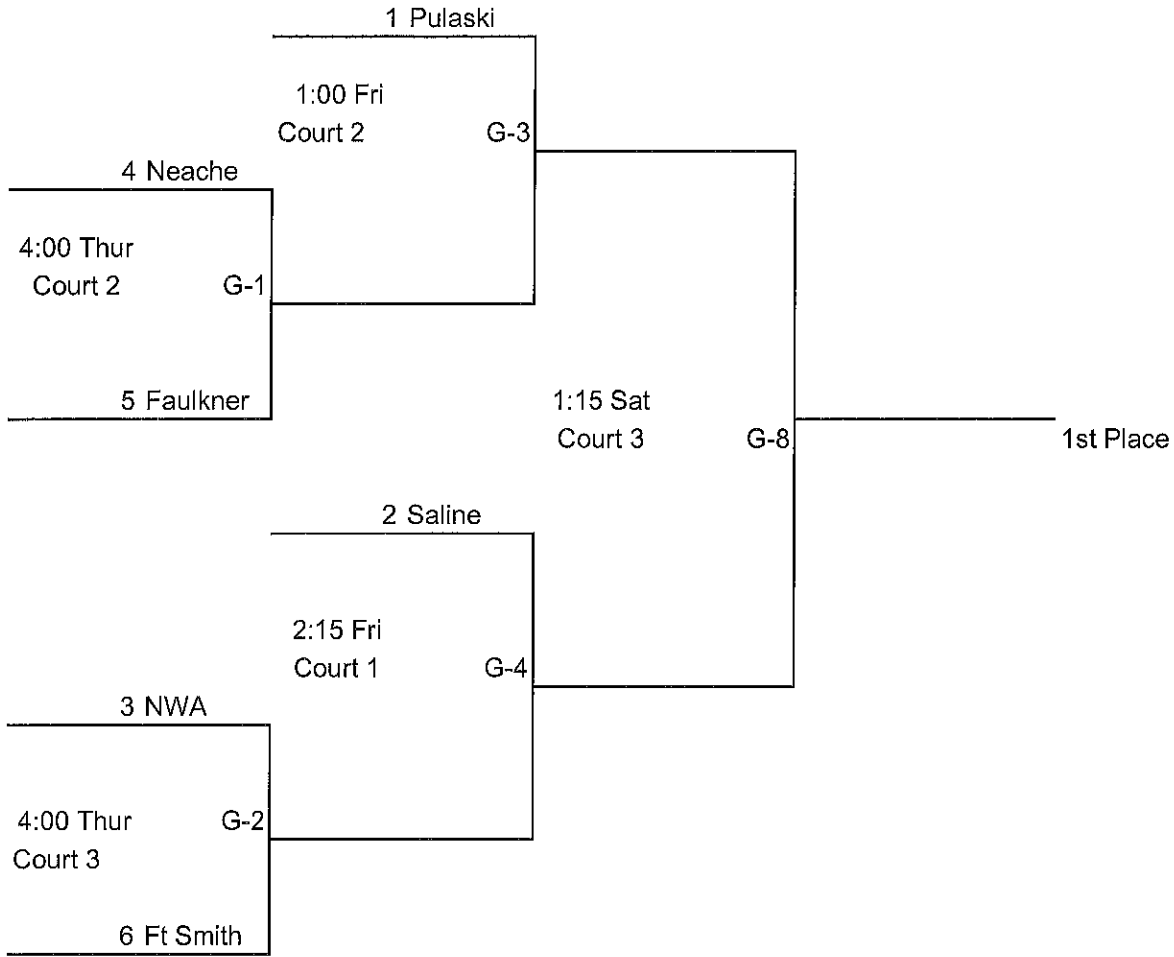

10U Girls

Neache

2:30 Thur
Court 2

G-1

Fort Smith

Fort Smith

1:00 Fri
Court 1

G-2

Neache

Neache

3:45 Fri
Court 2

G-3

Fort Smith

12U Girls

14U GIRLS

Winners Bracket

Consolation Bracket

16U Girls

18U GIRLS

Winners Bracket

Consolation Bracket

10U Boys

12U Boys

Winners Bracket

Consolation Bracket

14U BOYS

Winners Bracket

Consolation Bracket

16U BOYS

Winners Bracket

Consolation Bracket

18U BOYS