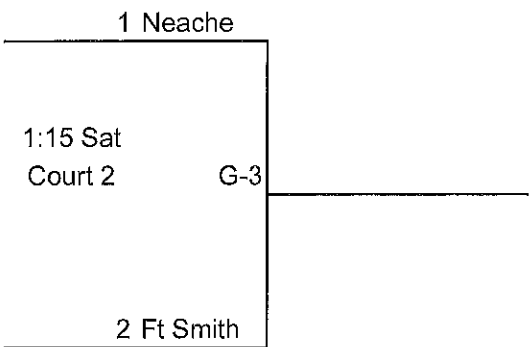

Neache

Neache

3:45 Fri
Court 2

G-3

Fort Smith

12U Girls

14U GIRLS

Winners Bracket

Consolation Bracket

16U Girls

18U GIRLS

Winners Bracket

Consolation Bracket

10U Boys

12U Boys

Winners Bracket

Consolation Bracket

14U BOYS

Winners Bracket

Consolation Bracket

16U BOYS

Winners Bracket

Consolation Bracket

18U BOYS