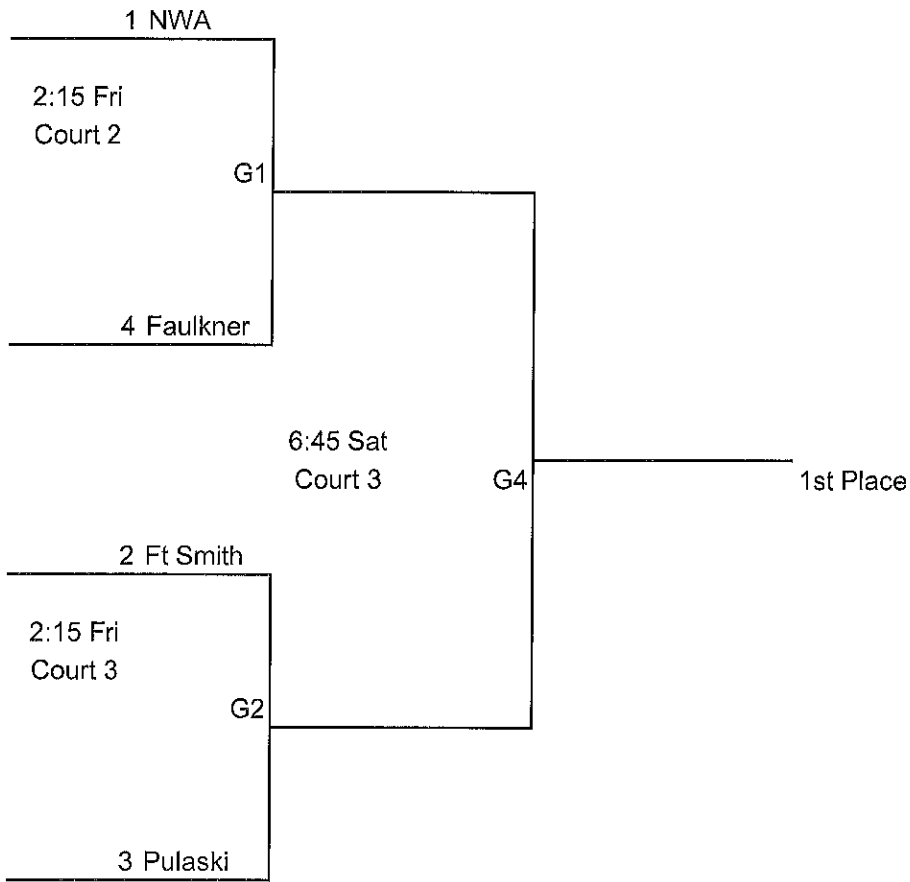

10U Girls

Neache

2:30 Thur
Court 2

G-1

Fort Smith

Fort Smith

1:00 Fri
Court 1

G-2

Consolation Bracket

16U Girls

18U GIRLS

Winners Bracket

Consolation Bracket

10U Boys

12U Boys

Winners Bracket

Consolation Bracket

14U BOYS

Winners Bracket

Consolation Bracket

16U BOYS

Winners Bracket

Consolation Bracket

18U BOYS

Winners Bracket

Consolation Bracket