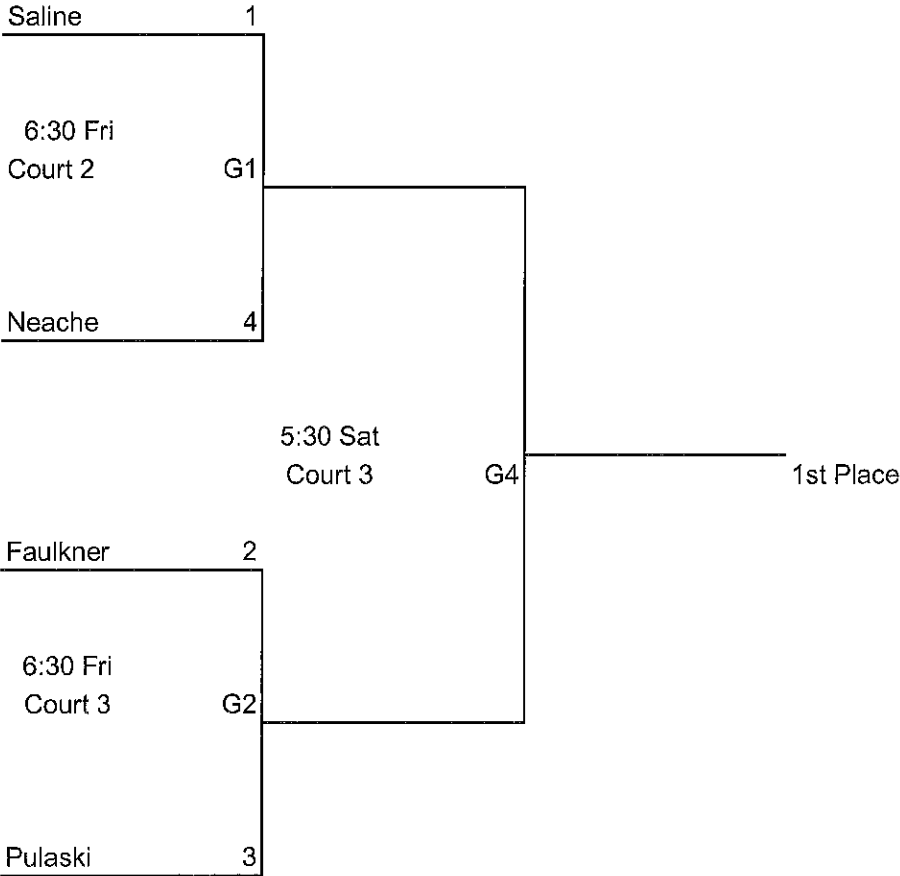

10U Girls

Neache

2:30 Thur
Court 2

G-1

Fort Smith

Fort Smith

1:00 Fri
Court 1

G-2

Neache

Neache

3:45 Fri
Court 2

G-3

Fort Smith

12U Girls

14U GIRLS

Winners Bracket

Consolation Bracket

16U Girls

18U GIRLS

Winners Bracket

Consolation Bracket

10U Boys

12U Boys

Winners Bracket

Consolation Bracket

14U BOYS

Winners Bracket

Consolation Bracket

16U BOYS

Winners Bracket

Consolation Bracket

18U BOYS