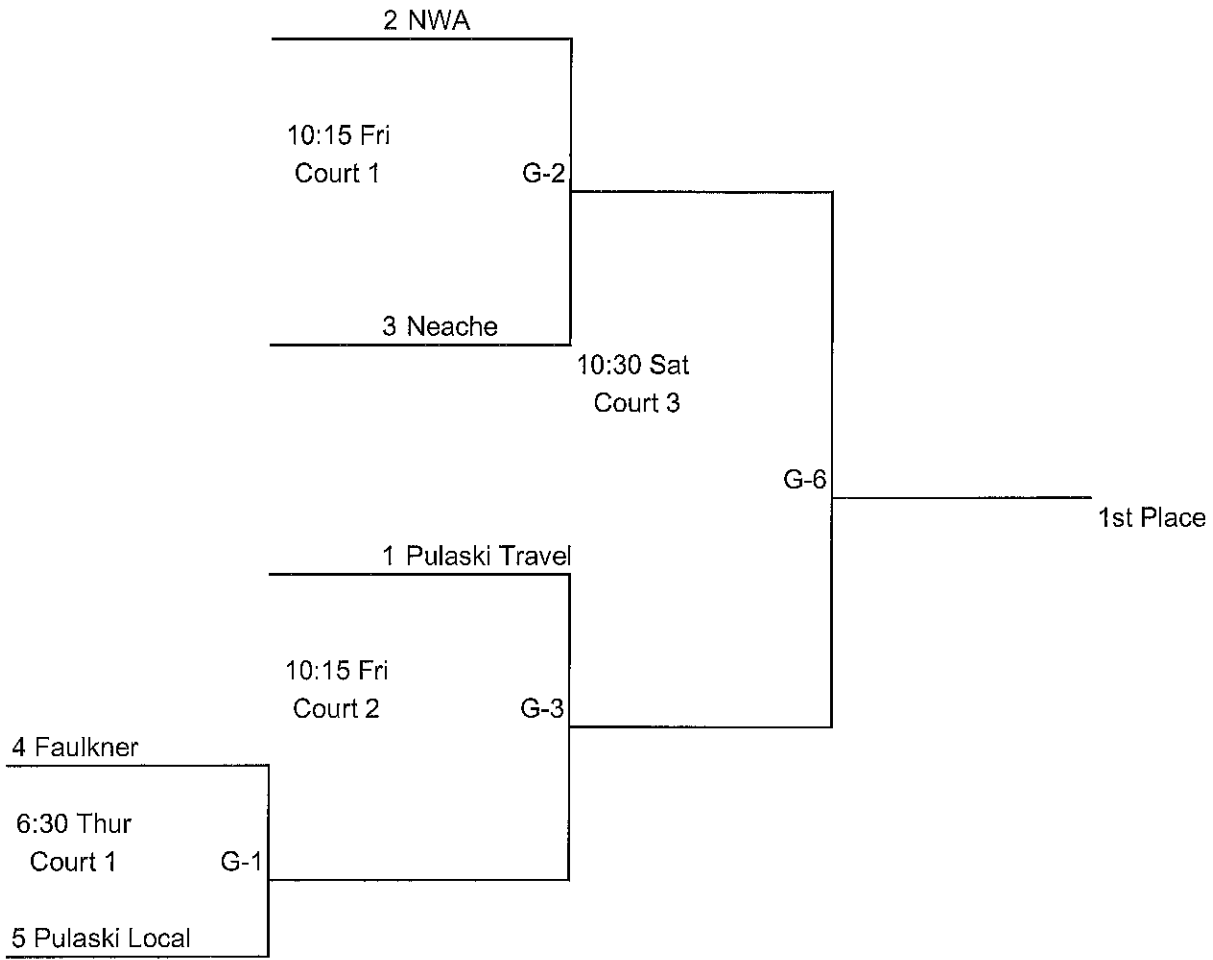

10U Girls

Neache

2:30 Thur
Court 2

G-1

Fort Smith

Fort Smith

1:00 Fri
Court 1

G-2

Neache

Neache

3:45 Fri
Court 2

G-3

Fort Smith

12U Girls

14U GIRLS

Winners Bracket

Consolation Bracket

16U Girls

18U GIRLS

Winners Bracket

Consolation Bracket

10U Boys

12U Boys

Winners Bracket

Consolation Bracket

14U BOYS

Winners Bracket

Consolation Bracket

16U BOYS

Winners Bracket

Consolation Bracket

18U BOYS